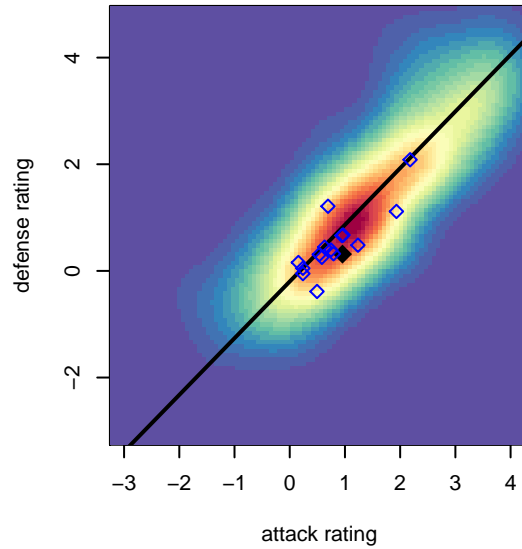

**attack and defense rating
relative to others at age
and all opponents in last 13 months**