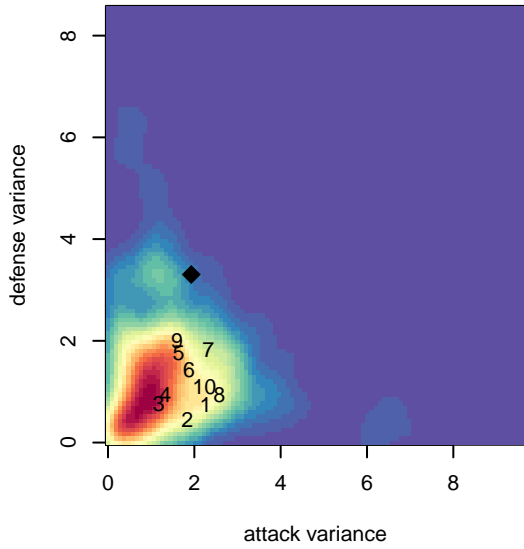

Shoreline SC Verrou G03

Shoreline, WA
 G03 total strength=983
 attack=2.6 defense=1.37
 fall league = PSPL Classic 2 Red U14
 spr league = Spr PSPL Classic 2 U14

alt names used:
 Shoreline Sports Club Verrou G03
 SHORELINE SPORTS VERROU G03 (USA)
 SHORELINE SPORTSVERROU G03
 Verrou G03
 Shoreline Sports Club Verrou G03

Venues played:
 2016 Gunners Invitational 2003 Gold
 2016 KITG GU14 Green
 2016 REDAPT Cup Silver U14
 2016 PSPL Classic 2 Red U14
 2016 Spr PSPL Classic 2 U14

**attack and defense variance (black dot)
relative to other teams
and top 10 in region**