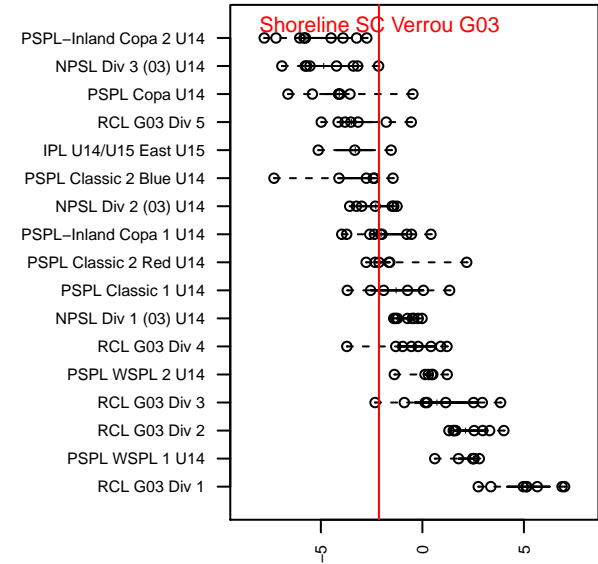

**attack and defense rating
relative to others at age
and all opponents in last 13 months**