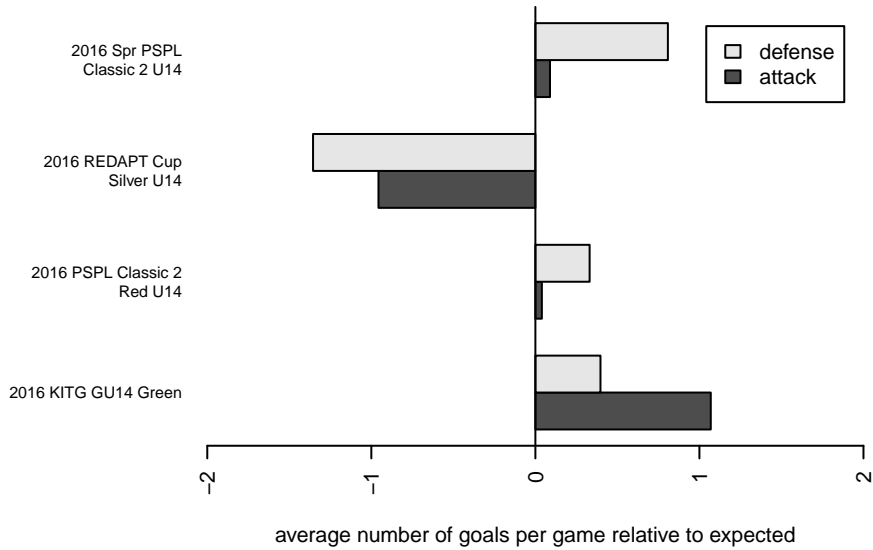

Performance relative to 13 month average