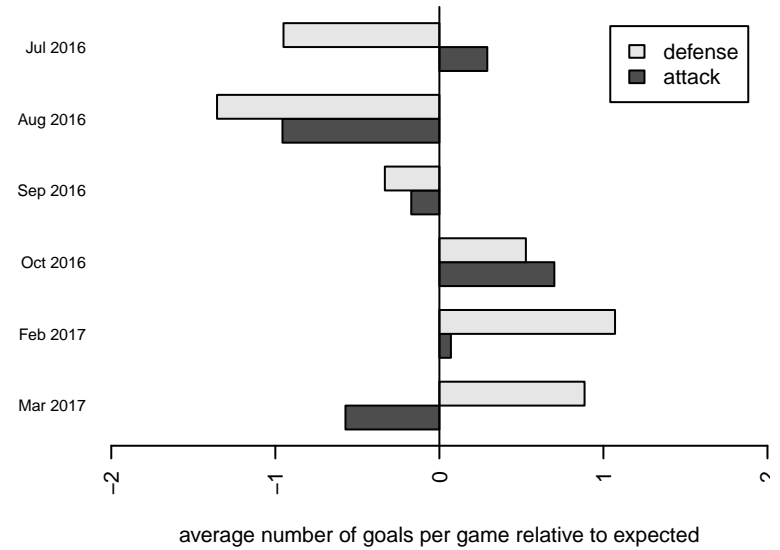

Performance relative to 13 month average