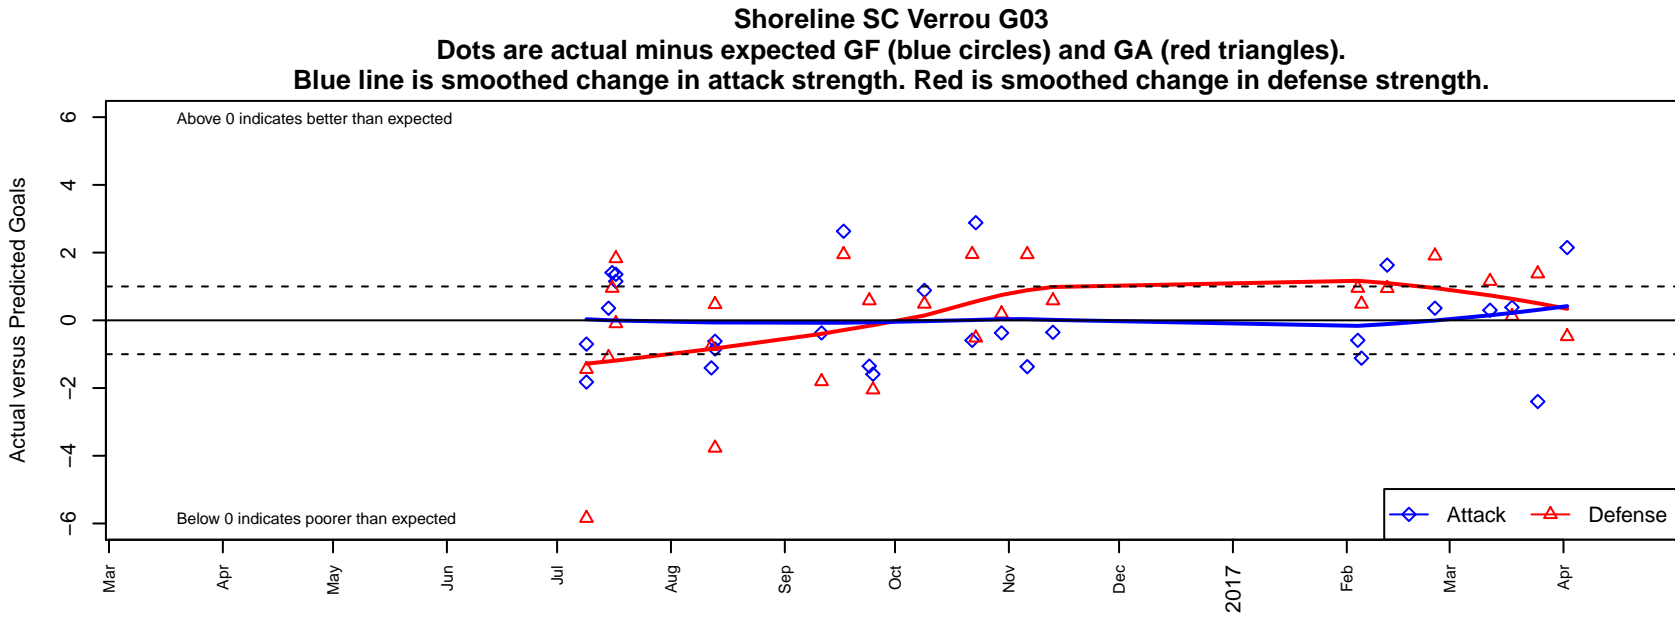

Shoreline SC Verrou G03

Shoreline, WA
 G03 total strength=983
 attack=2.6 defense=1.37
 fall league = PSPL Classic 2 Red U14
 spr league = Spr PSPL Classic 2 U14

alt names used:
 Shoreline Sports Club Verrou G03
 SHORELINE SPORTS VERROU G03 (USA)
 SHORELINE SPORTSVERROU G03
 Verrou G03
 Shoreline Sports Club Verrou G03

Venues played:
 2016 Gunners Invitational 2003 Gold
 2016 KITG GU14 Green
 2016 REDAPT Cup Silver U14
 2016 PSPL Classic 2 Red U14
 2016 Spr PSPL Classic 2 U14

**attack and defense variance (black dot)
relative to other teams
and top 10 in region**